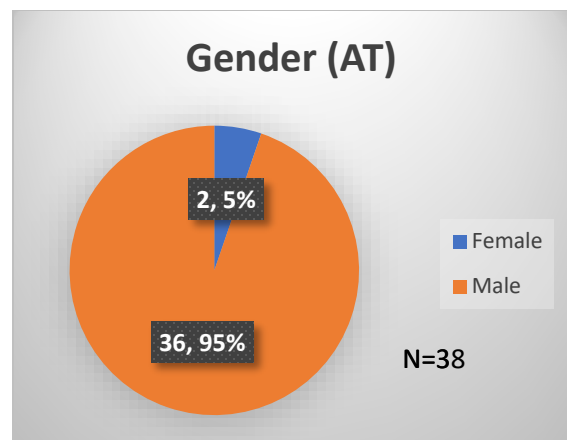

Daily Data Dashboard – March 20, 2023

Demographics for JTDC Population

Monday Morning Midnight Count

Total # of probation Involved youth¹: 1,136

¹ Probation Active: Any youth who is pending sentencing with an active social history, has been formally placed on probation or supervision with Cook County Juvenile Probation on the date of the report.