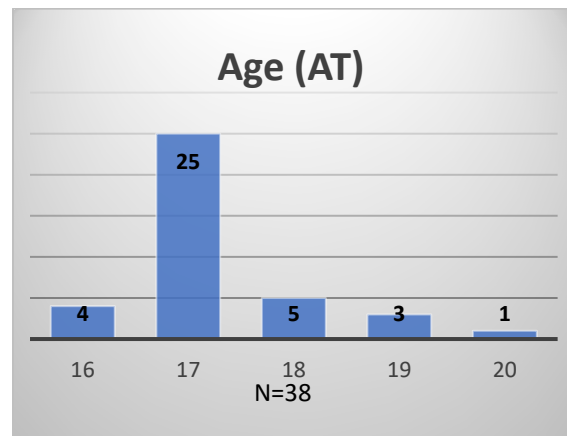

Daily Data Dashboard – March 20, 2023

Demographics for JTDC Population

Monday Morning Midnight Count

Total # of probation Involved youth¹: 1,136

¹ Probation Active: Any youth who is pending sentencing with an active social history, has been formally placed on probation or supervision with Cook County Juvenile Probation on the date of the report.

*Age, Gender and Race for Criminal Court population (N=1) is not represented in this report.

Data sources: cFive Supervisor – Probation Population and RMIS – JTDC Population

Daily Data Dashboard – March 20, 2023
Demographics for JTDC Population
Monday Morning Midnight Count