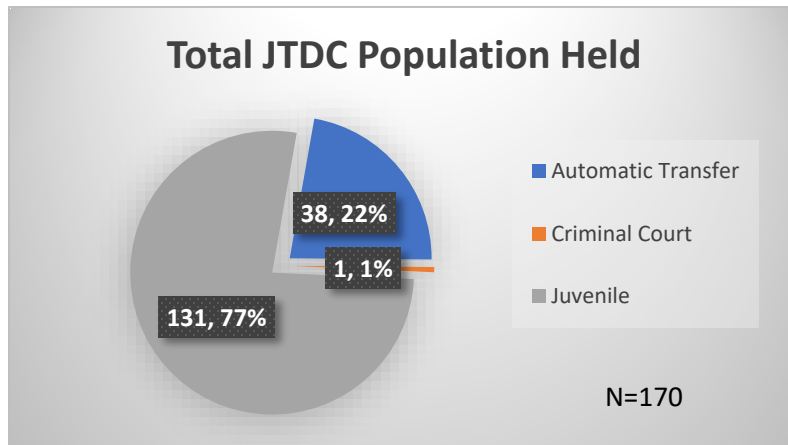

Daily Data Dashboard – March 20, 2023

Demographics for JTDC Population

Monday Morning Midnight Count

Total # of probation Involved youth¹: 1,136

¹ Probation Active: Any youth who is pending sentencing with an active social history, has been formally placed on probation or supervision with Cook County Juvenile Probation on the date of the report.

*Age, Gender and Race for Criminal Court population (N=1) is not represented in this report.

Data sources: cFive Supervisor – Probation Population and RMIS – JTDC Population

Daily Data Dashboard – March 20, 2023
Demographics for JTDC Population
Monday Morning Midnight Count