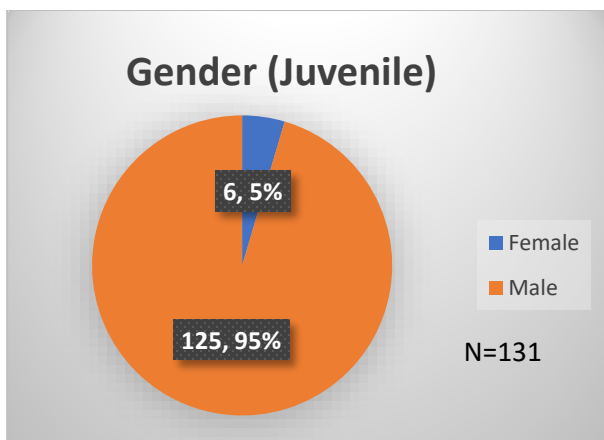

Daily Data Dashboard – March 20, 2023

Demographics for JTDC Population

Monday Morning Midnight Count

Total # of probation Involved youth¹: 1,136

¹ Probation Active: Any youth who is pending sentencing with an active social history, has been formally placed on probation or supervision with Cook County Juvenile Probation on the date of the report.

*Age, Gender and Race for Criminal Court population (N=1) is not represented in this report.

Data sources: cFive Supervisor – Probation Population and RMIS – JTDC Population

Daily Data Dashboard – March 20, 2023
Demographics for JTDC Population
Monday Morning Midnight Count