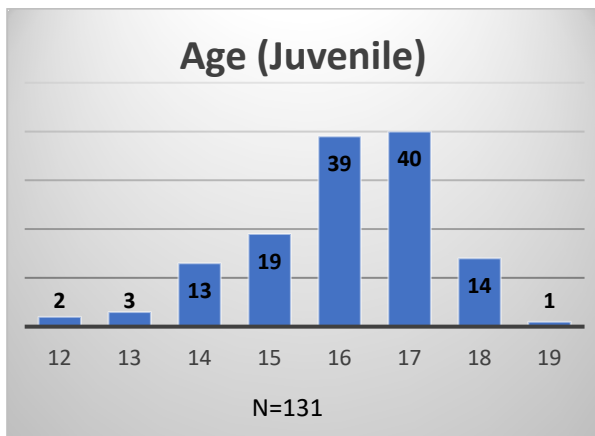

Daily Data Dashboard – March 20, 2023

Demographics for JTDC Population

Monday Morning Midnight Count

Total # of probation Involved youth¹: 1,136

¹ Probation Active: Any youth who is pending sentencing with an active social history, has been formally placed on probation or supervision with Cook County Juvenile Probation on the date of the report.

*Age, Gender and Race for Criminal Court population (N=1) is not represented in this report.

Data sources: cFive Supervisor – Probation Population and RMIS – JTDC Population

Daily Data Dashboard – March 20, 2023
Demographics for JTDC Population
Monday Morning Midnight Count